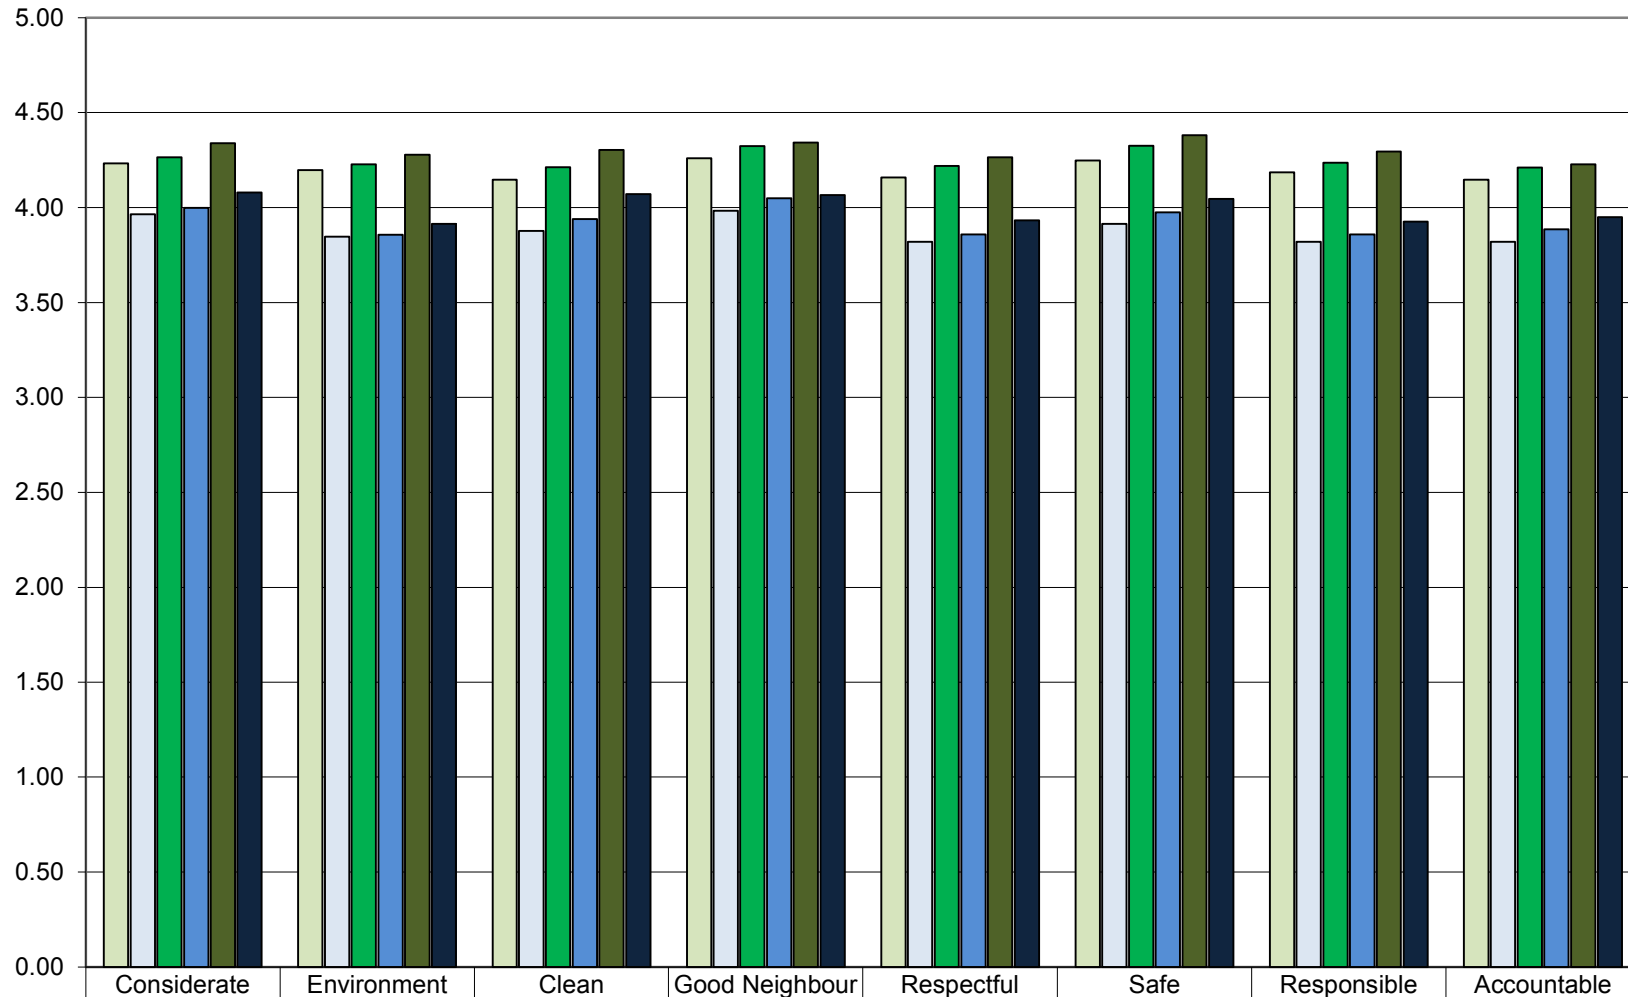

## Non-UKCG scores by CCS Category 2009-2011

	Considerate	Environment	Clean	Good Neighbour	Respectful	Safe	Responsible	Accountable
UKCG 2009	4.23	4.20	4.15	4.26	4.16	4.25	4.19	4.15
Non-UKCG 2009	3.97	3.85	3.88	3.98	3.82	3.91	3.82	3.82
UKCG 2010	4.26	4.23	4.21	4.32	4.22	4.32	4.24	4.21
Non-UKCG 2010	4.00	3.86	3.94	4.05	3.86	3.97	3.86	3.89
UKCG 2011	4.34	4.28	4.30	4.34	4.26	4.38	4.29	4.23
Non-UKCG 2011	4.08	3.91	4.07	4.06	3.93	4.05	3.92	3.95

## Comparing the performance of UKCG members against others using CCS.

These are based on the scores received when a site is visited and not the date of their registration.

■ Averages for whole industry: ■ Averages for UKCG members: ■ For NON-UKCG Members: